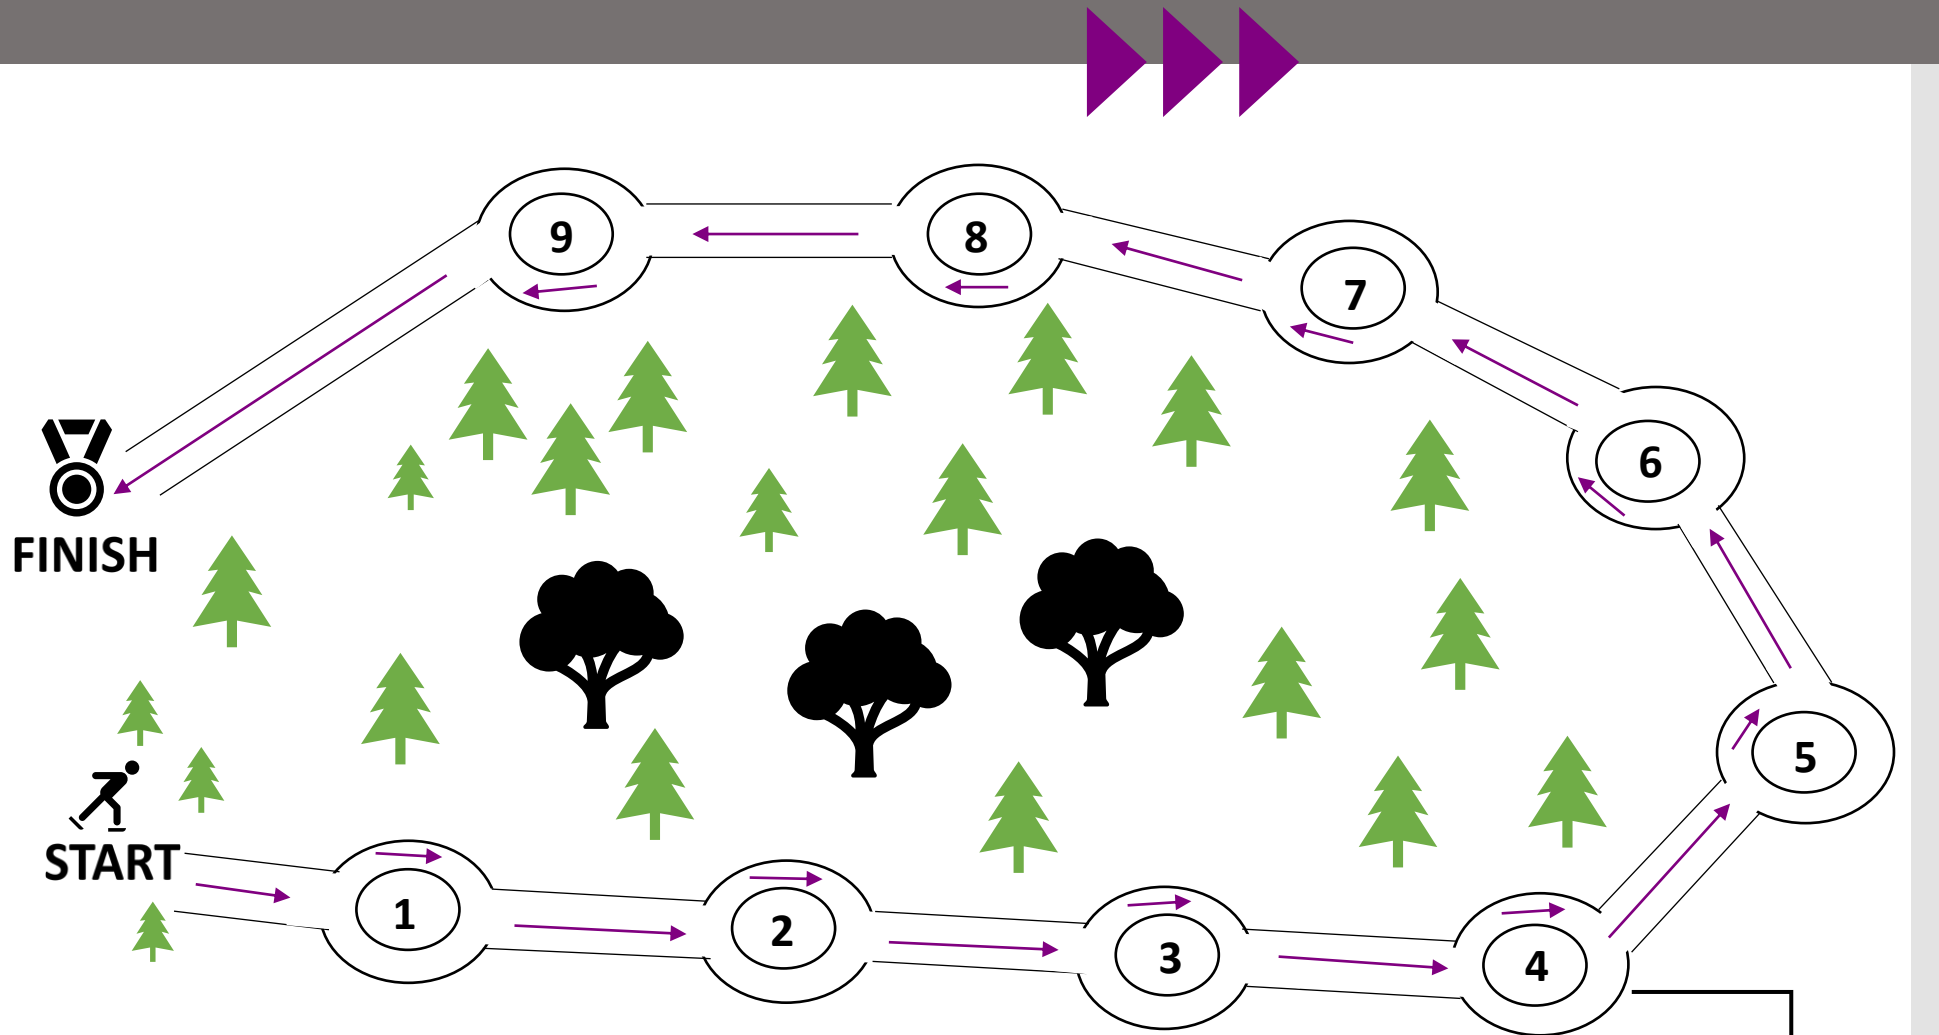

# BOOT CAMP ACTIVE

by Serenity

PINE CLIFFS RESORT  
ALGARVE

THE  
LUXURY  
RESORT

# BOOT CAMP

## LEGEND:

- Run Track
- 1 Pine Wood Pins
- 2 Hurdles
- 3 Lazy Rope
- 4 Small Tires
- 5 Big Tires
- 6 Wood Box
- 7 Tree Clim's Rope
- 8 Speed Rope
- 9 Sprint til the end

## TRACK BORDER:

**RUN TRACK LENGHT:**

Aprox: 240m